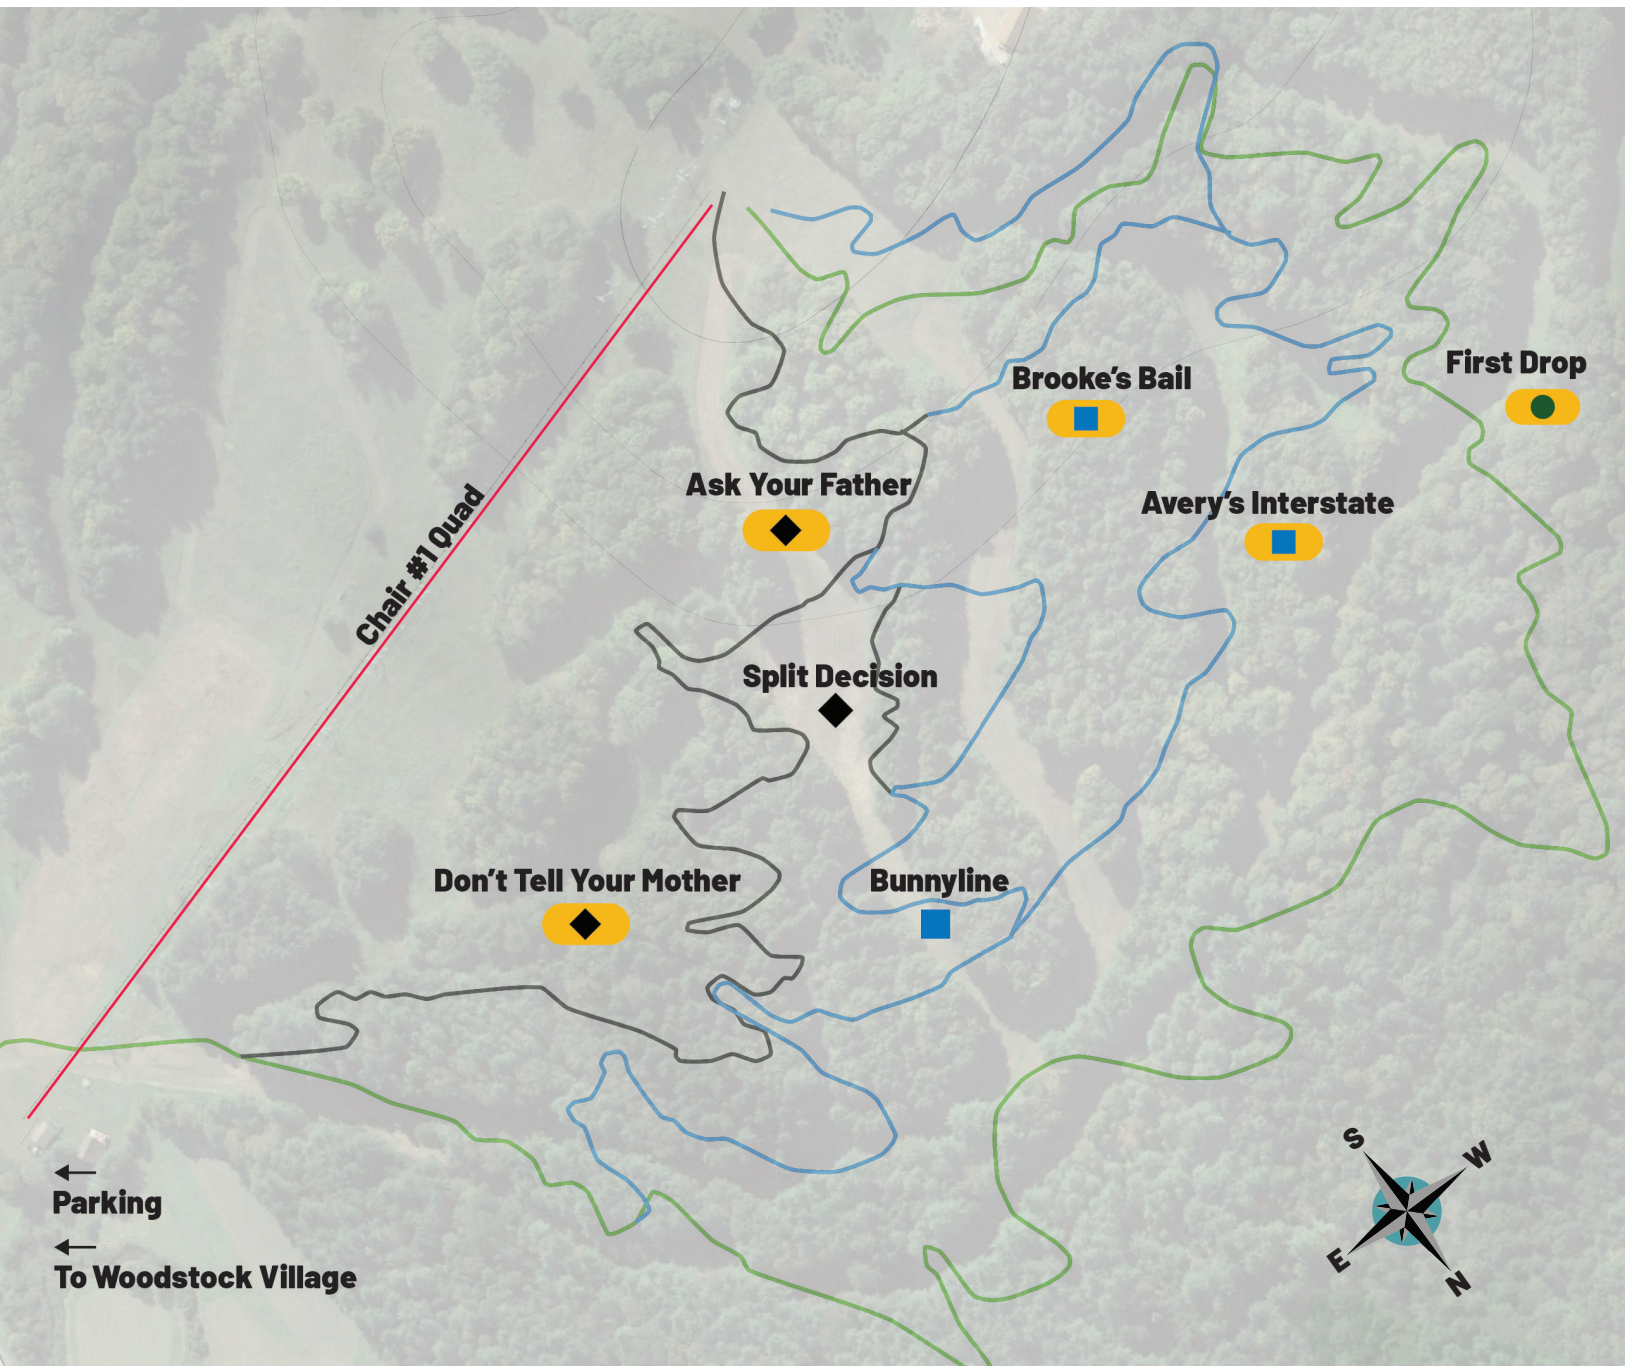

SUICIDE SIX

FREERIDE TRAILS: EASY MORE DIFFICULT MOST DIFFICULT

TECHNICAL TRAILS: EASY MORE DIFFICULT MOST DIFFICULT

BIKE PARK STATISTICS

TOP ELEVATION: 1,200 FT

BASE ELEVATION: 550 FT

VERTICAL RISE: 650 FT

247 STAGE ROAD, SOUTH POMFRET, VERMONT