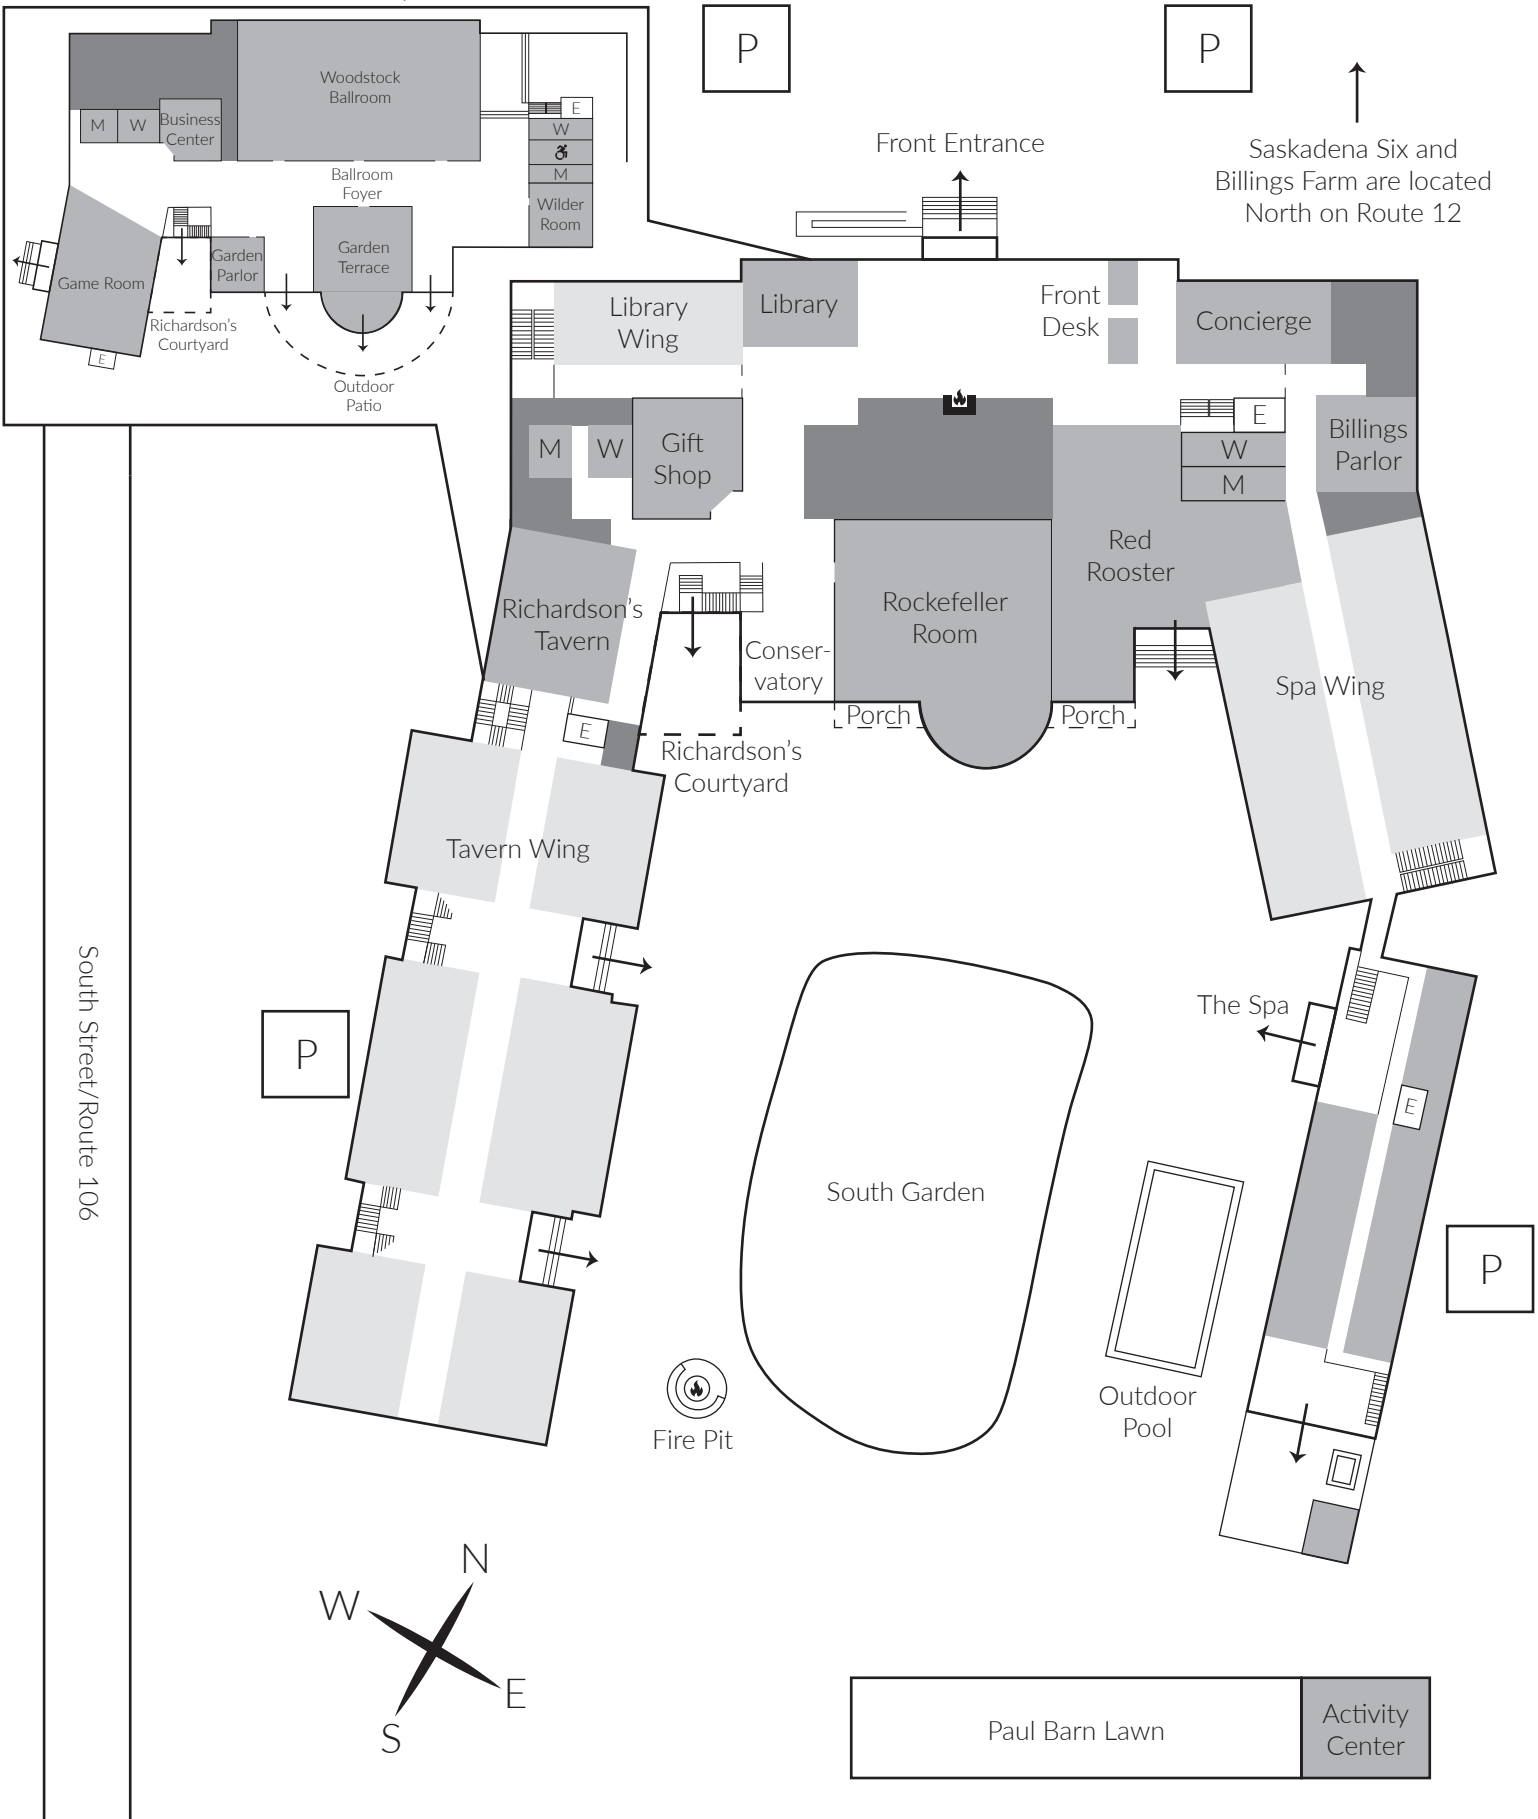

Ground Level Spaces

Saskadena Six and Billings Farm are located North on Route 12

South Street/Route 106

Cross Street

↓ The Morgan House, Woodstock Country Club, Nordic Center, Kelly Way Gardens, Red Barns, and Athletic Club are located South on Route 106.

Administration Parking Lot P

Paul Barn Lawn Activity Center